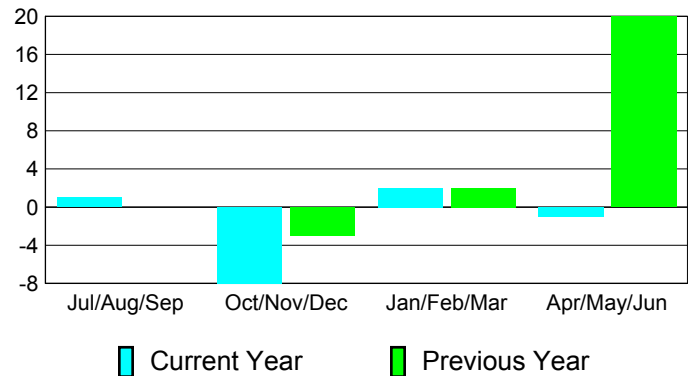

Club Results 2010-2011

Goal, New, Dropped, Gain/Loss

MEMBERSHIP

**Membership Results
2010-2011**

**Membership
2009-2010**

Month	Net Memb Goal	Actual New Memb	Actual Dropped Memb	Gain/Loss of Memb	Gain/Loss of Memb
Jul/Aug/Sep	5	2	-1	1	0
Oct/Nov/Dec	5	3	-11	-8	-3
Jan/Feb/Mar	-2	4	-2	2	2
Apr/May/Jun	0	0	-1	-1	20
Totals	8	9	-15	-6	19

Membership Results 2010-2011

Goal, New, Dropped, Gain/Loss

Comparison of Club Gain/Loss

Current Year Compared to the Previous Year

Comparison of Membership Gain/Loss

Current Year Compared to the Previous Year

YTD Status Quo Clubs 2010-2011

Status Quo Clubs Compared to Status Quo Members

Gender Comparison 2010-2011

Jul/Aug/Sep

Oct/Nov/Dec

Jan/Feb/Mar

Apr/May/Jun

Male