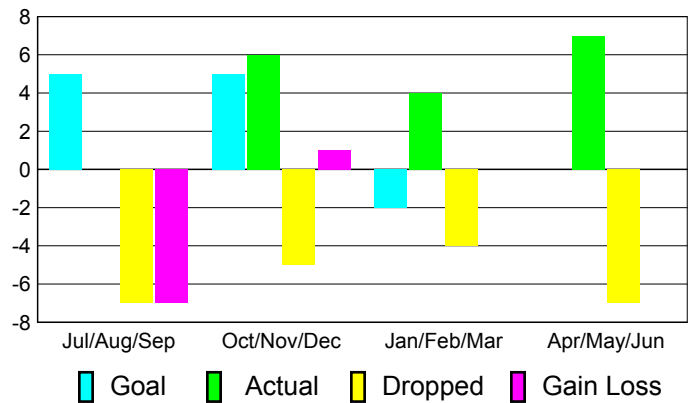

Membership Results 2010-2011

Goal, New, Dropped, Gain/Loss

Comparison of Membership Gain/Loss

Current Year Compared to the Previous Year