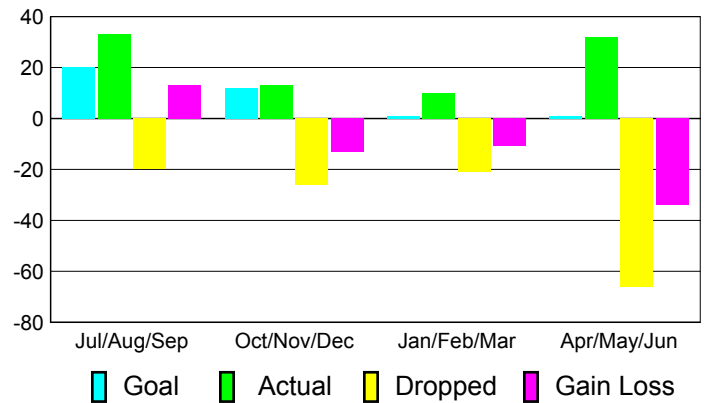

Membership Results 2010-2011

Goal, New, Dropped, Gain/Loss

Comparison of Membership Gain/Loss

Current Year Compared to the Previous Year