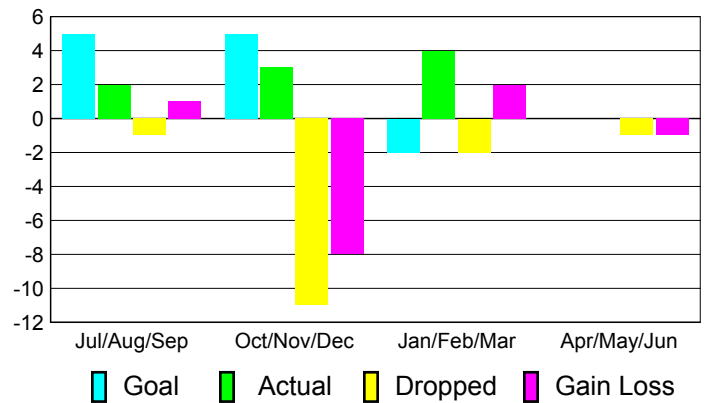

Club Results 2010-2011

Goal, New, Dropped, Gain/Loss

MEMBERSHIP

**Membership Results
2010-2011**

**Membership
2009-2010**

Month	Net Memb Goal	Actual New Memb	Actual Dropped Memb	Gain/Loss of Memb	Gain/Loss of Memb
Jul/Aug/Sep	5	2	-1	1	0
Oct/Nov/Dec	5	3	-11	-8	-3
Jan/Feb/Mar	-2	4	-2	2	2
Apr/May/Jun	0	0	-1	-1	20
Totals	8	9	-15	-6	19

Membership Results 2010-2011

Goal, New, Dropped, Gain/Loss

Comparison of Club Gain/Loss

Current Year Compared to the Previous Year

Comparison of Membership Gain/Loss

Current Year Compared to the Previous Year

YTD Status Quo Clubs 2010-2011

Status Quo Clubs Compared to Status Quo Members

Gender Comparison 2010-2011

Jul/Aug/Sep

Oct/Nov/Dec

Jan/Feb/Mar

Apr/May/Jun

Male