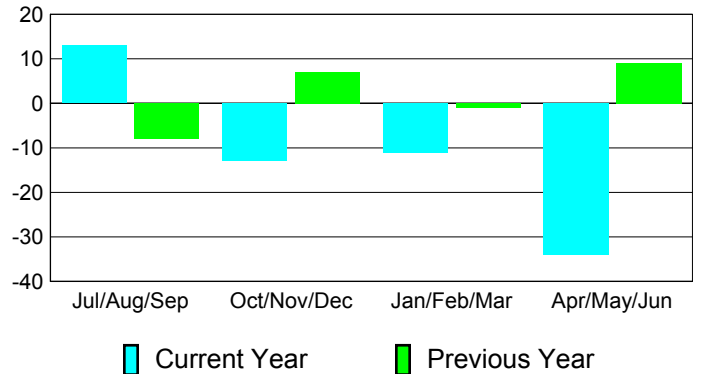

Gender Comparison 2010-2011

Male

Female